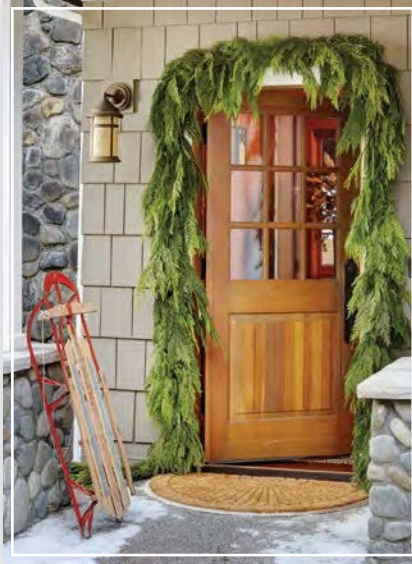

www.sherwoodforestfarms.com

Local Group Delivery Items

All items in this category are delivered to the group for local distribution.

ITEM # **W3** ●

\$ 24

Mixed Evergreen 28" Wreath

An aromatic combination of Noble fir, berried juniper, and incense cedar. Touches of color are provided by red faux holly berries. A red velvet water repellent bow is included for easy attaching.

\$ 26

ITEM # **G3** ●

Western Cedar Garland

10' of fragrant, fresh cut western cedar garland made especially to adorn your front door or porch railing. (Two 10' section garlands pictured.)

\$ 26

ITEM # **S4** ●

Noble Fir Door Swag

Newly designed for guaranteed sustainability and quality, this item is the perfect alternative to a wreath. Includes 1 set of snow dusted cones and a red bow. Approximately 30"x19".